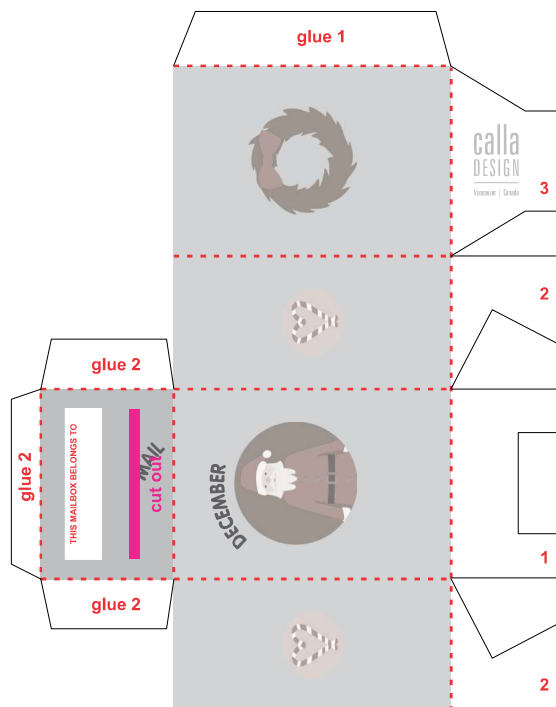

Scoring: a **scorer is helpful** for accurate score lines.
Otherwise use the edge of a table or a metall ruler.

Assembling: **glue stick** and **tape**.

Instructions

RED SET: print pages 2 to 5

BLUE SET: print pages 6 to 9

GOLD SET: print pages 10 to 13

GREEN SET: print pages 14 to 17

Cut out all items

Instructions Mailbox

Cut out mail slot.

Write your name in the field on the top

----- Score along dashed lines.

If you don't have a scorer, use a metal ruler to get a straight bend.

Fold along all score lines.

Glue the box first.

Then glue the top. Use a ruler to press down the flaps on the inside.

Fold over the bottom flaps in the order indicated.

Mailbox bottom
should look like
this when closed